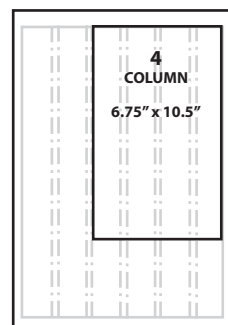

Rates

| Agate line sales pricing | Number of Agate Lines | Single Insertion Rate | Multiple Insertion Rate (2-24 issues) | Volume Insertion Rate (25-50 issues) | Non-Profit Rate/ Ad Agency |
|--------------------------|-----------------------|-----------------------|---------------------------------------|--------------------------------------|----------------------------|
| Agate line cost | 1 | \$2.37 | \$2.20 | \$2.01 | \$2.01 |
| Full Page | 1,116 | \$2,645 | \$2,460 | \$2,248 | \$2,248 |
| 1/2 Page | 558 | \$1,322 | \$1,230 | \$1,124 | \$1,124 |
| 1/3 Page | 372 | \$882 | \$820 | \$749 | \$749 |
| 1/4 Page | 279 | \$661 | \$615 | \$562 | \$562 |
| 1/6 Page | 186 | \$441 | \$410 | \$375 | \$375 |
| 1/8 Page | 140 | \$331 | \$307 | \$281 | \$281 |
| Business Card | 62 | \$147 | \$137 | \$125 | \$125 |

Special Sizes available on request – premium/pricing to be determined

Ad Sizes

FULL PAGE

HALF PAGE

PREMIUM HALF PAGE

1/3 PAGE

1/4 PAGE

1/6 PAGE

1/8 PAGE

Classified Page Rate

Word Ads - First 20 Words \$25
Each additional word \$.50

SEMI DISPLAY
(BOXED/BORDERED ADS) \$10

Colour Charges

Spot Colour \$150/colour

Process Colour (CYMK): \$550

Proof Provided For Accuracy