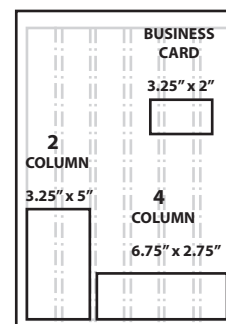

Rates

| Agate line sales pricing | Number of Agate Lines | Single Insertion Rate | Multiple Insertion Rate (2-24 issues) | Volume Insertion Rate (25-50 issues) | Non-Profit Rate/ Ad Agency |
|--------------------------|-----------------------|-----------------------|---------------------------------------|--------------------------------------|----------------------------|
| Agate line cost | 1 | \$2.37 | \$2.20 | \$2.01 | \$2.01 |
| Full Page | 1,116 | \$2,645 | \$2,460 | \$2,248 | \$2,248 |
| 1/2 Page | 558 | \$1,322 | \$1,230 | \$1,124 | \$1,124 |
| 1/3 Page | 372 | \$882 | \$820 | \$749 | \$749 |
| 1/4 Page | 279 | \$661 | \$615 | \$562 | \$562 |
| 1/6 Page | 186 | \$441 | \$410 | \$375 | \$375 |
| 1/8 Page | 140 | \$331 | \$307 | \$281 | \$281 |
| Business Card | 62 | \$147 | \$137 | \$125 | \$125 |

Special Sizes available on request – premium/pricing to be determined

Ad Sizes

FULL PAGE

HALF PAGE

PREMIUM HALF PAGE

1/3 PAGE

1/4 PAGE

1/6 PAGE