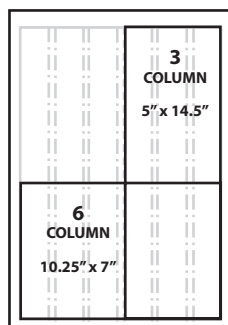

Rates

| Agate line sales pricing | Number of Agate Lines | Single Insertion Rate | Multiple Insertion Rate (2-24 issues) | Volume Insertion Rate (25-50 issues) | Non-Profit Rate/ Ad Agency |
|--------------------------|-----------------------|-----------------------|---------------------------------------|--------------------------------------|----------------------------|
| Agate line cost | 1 | \$2.37 | \$2.20 | \$2.01 | \$2.01 |
| Full Page | 1,116 | \$2,645 | \$2,460 | \$2,248 | \$2,248 |
| 1/2 Page | 558 | \$1,322 | \$1,230 | \$1,124 | \$1,124 |
| 1/3 Page | 372 | \$882 | \$820 | \$749 | \$749 |
| 1/4 Page | 279 | \$661 | \$615 | \$562 | \$562 |
| 1/6 Page | 186 | \$441 | \$410 | \$375 | \$375 |
| 1/8 Page | 140 | \$331 | \$307 | \$281 | \$281 |
| Business Card | 62 | \$147 | \$137 | \$125 | \$125 |

Special Sizes available on request – premium/pricing to be determined

Ad Sizes

FULL PAGE

HALF PAGE

PREMIUM HALF PAGE

1/3 PAGE

1/4 PAGE

1/6 PAGE

1/8 PAGE

Classified Page Rate

Word Ads - First 20 Words \$25
Each additional word \$.50

SEMI DISPLAY
(BOXED/BORDERED ADS) \$10

Colour Charges

Spot Colour \$150/colour

Process Colour (CYMK): \$550

Proof Provided For Accuracy