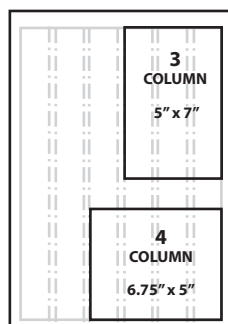

Rates

| Agate line sales pricing | Number of Agate Lines | Single Insertion Rate | Multiple Insertion Rate (2-24 issues) | Volume Insertion Rate (25-50 issues) | Non-Profit Rate/ Ad Agency |
|--------------------------|-----------------------|-----------------------|---------------------------------------|--------------------------------------|----------------------------|
| Agate line cost | 1 | \$2.37 | \$2.20 | \$2.01 | \$2.01 |
| Full Page | 1,116 | \$2,645 | \$2,460 | \$2,248 | \$2,248 |
| 1/2 Page | 558 | \$1,322 | \$1,230 | \$1,124 | \$1,124 |
| 1/3 Page | 372 | \$882 | \$820 | \$749 | \$749 |
| 1/4 Page | 279 | \$661 | \$615 | \$562 | \$562 |
| 1/6 Page | 186 | \$441 | \$410 | \$375 | \$375 |
| 1/8 Page | 140 | \$331 | \$307 | \$281 | \$281 |
| Business Card | 62 | \$147 | \$137 | \$125 | \$125 |

Special Sizes available on request – premium/pricing to be determined

Ad Sizes

FULL PAGE

HALF PAGE

PREMIUM HALF PAGE

1/3 PAGE

1/4 PAGE

1/6 PAGE