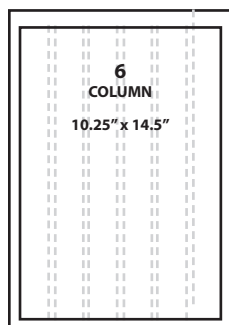

Rates

| Agate line sales pricing | Number of Agate Lines | Single Insertion Rate | Multiple Insertion Rate (2-24 issues) | Volume Insertion Rate (25-50 issues) | Non-Profit Rate/ Ad Agency |
|--------------------------|-----------------------|-----------------------|---------------------------------------|--------------------------------------|----------------------------|
| Agate line cost | 1 | \$2.37 | \$2.20 | \$2.01 | \$2.01 |
| Full Page | 1,116 | \$2,645 | \$2,460 | \$2,248 | \$2,248 |
| 1/2 Page | 558 | \$1,322 | \$1,230 | \$1,124 | \$1,124 |
| 1/3 Page | 372 | \$882 | \$820 | \$749 | \$749 |
| 1/4 Page | 279 | \$661 | \$615 | \$562 | \$562 |
| 1/6 Page | 186 | \$441 | \$410 | \$375 | \$375 |
| 1/8 Page | 140 | \$331 | \$307 | \$281 | \$281 |
| Business Card | 62 | \$147 | \$137 | \$125 | \$125 |

Special Sizes available on request – premium/pricing to be determined

Ad Sizes

FULL PAGE

HALF PAGE

PREMIUM HALF PAGE

1/3 PAGE

1/4 PAGE

1/6 PAGE

1/8 PAGE

Classified Page Rate

Word Ads - First 20 Words \$25
Each additional word \$.50

SEMI DISPLAY
(BOXED/BORDERED ADS) \$10

Colour Charges

Spot Colour \$150/colour

Process Colour (CYMK): \$550

Proof Provided For Accuracy