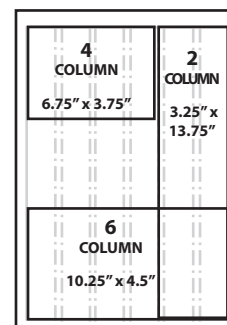

Rates

| Agate line sales pricing | Number of Agate Lines | Single Insertion Rate | Multiple Insertion Rate (2-24 issues) | Volume Insertion Rate (25-50 issues) | Non-Profit Rate/ Ad Agency |
|--------------------------|-----------------------|-----------------------|---------------------------------------|--------------------------------------|----------------------------|
| Agate line cost | 1 | \$2.37 | \$2.20 | \$2.01 | \$2.01 |
| Full Page | 1,116 | \$2,645 | \$2,460 | \$2,248 | \$2,248 |
| 1/2 Page | 558 | \$1,322 | \$1,230 | \$1,124 | \$1,124 |
| 1/3 Page | 372 | \$882 | \$820 | \$749 | \$749 |
| 1/4 Page | 279 | \$661 | \$615 | \$562 | \$562 |
| 1/6 Page | 186 | \$441 | \$410 | \$375 | \$375 |
| 1/8 Page | 140 | \$331 | \$307 | \$281 | \$281 |
| Business Card | 62 | \$147 | \$137 | \$125 | \$125 |

Special Sizes available on request – premium/pricing to be determined

Ad Sizes

FULL PAGE

HALF PAGE

PREMIUM HALF PAGE

1/3 PAGE

1/4 PAGE

1/6 PAGE

1/8 PAGE

Classified Page Rate

Word Ads - First 20 Words \$25
Each additional word \$.50

SEMI DISPLAY
(BOXED/BORDERED ADS) \$10

Colour Charges

Spot Colour \$150/colour

Process Colour (CYMK): \$550

Proof Provided For Accuracy